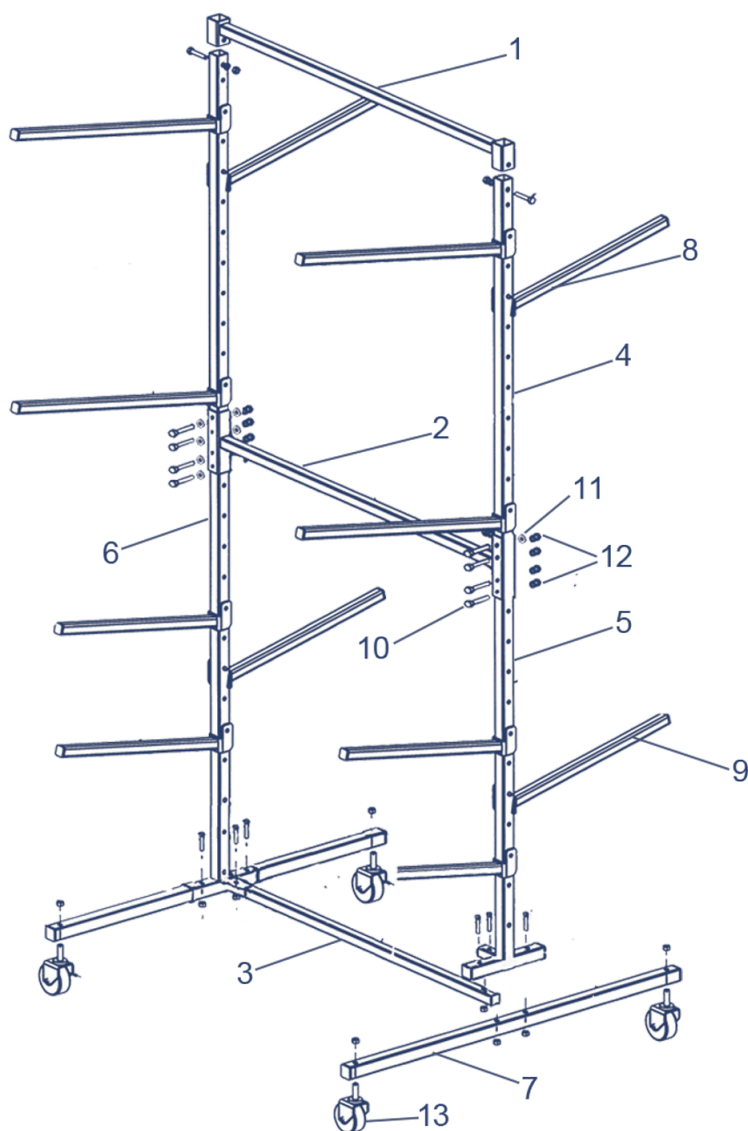

BUMPER STAND

EQU 50

NO.	Description	Q'ty
1	Top Connect Bar	1
2	Middle Connect Bar	1
3	Bottom Connect Bar	1
4	Upper Vertical Bar	2
5	Lower Vertical Bar (R)	1
6	Lower Vertical Bar (L)	1
7	Base Bar	2
8	Long Support Bar	8
9	Short Support Bar	8
10	Bolt (M8x50)	18
11	Washer (Ø8)	36
12	Nut (Ø8)	18
13	Casters Set	4