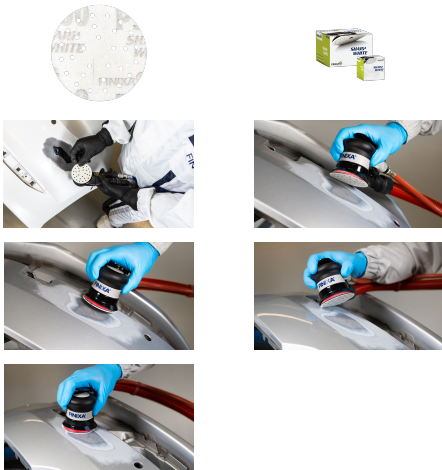

SharpWhite sanding disc Ø 75mm - Multihole

SFDD

- Fast, accurate, dust-free sanding
- Developed for spot and smart repair
- Perfect for sanding hard to reach areas
- A must-have for bumper and wheel repair
- Quick & easy disc change
- For 75mm dual action sanders
- Longer disc life; white, anti-clogging coating that helps keep the disc from loading up during sanding
- Excellent dust extraction ; 29 holes
- Adapted to the latest paint systems; works perfectly on air-drying primers, scratch-resistant clearcoats and UV cured paints
- Ultra flat film backing results in a consistent scratch pattern

Code	Description	Box	Pal
SFDD 0080	SharpWhite sanding disc Ø75mm - Multihole P80 50p.	48	X
SFDD 0120	SharpWhite sanding disc Ø75mm - Multihole P120 50p.	48	X
SFDD 0150	SharpWhite sanding disc Ø75mm - Multihole P150 50p.	48	X
SFDD 0180	SharpWhite sanding disc Ø75mm - Multihole P180 50p.	48	X
SFDD 0220	SharpWhite sanding disc Ø75mm - Multihole P220 50p.	48	X
SFDD 0240	SharpWhite sanding disc Ø75mm - Multihole P240 50p.	48	X
SFDD 0320	SharpWhite sanding disc Ø75mm - Multihole P320 50p.	48	X
SFDD 0400	SharpWhite sanding disc Ø75mm - Multihole P400 50p.	48	X
SFDD 0500	SharpWhite sanding disc Ø75mm - Multihole P500 50p.	48	X
SFDD 0600	SharpWhite sanding disc Ø75mm - Multihole P600 50p.	48	X
SFDD 0800	SharpWhite sanding disc Ø75mm - Multihole P800 50p.	48	X