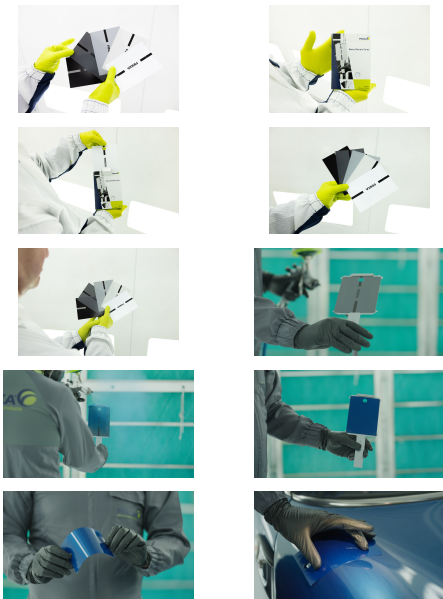

Spray Sample Cards

SSC 01-02-03-04-05

Test the accuracy of your spray paint in a quick and inexpensive way!

Our flexible and lightweight Spray Sample Cards make colour matching easier and more accurate while simultaneously protecting your surface from scratches.

Spray Sample Cards made out of plasticised paper. Available in five versions, equipped with a Ø 15 mm hole and central line in different colours to determine the coverage.
Packaging: Box with 3 x 250 pcs.

- Suitable for water- and solvent-based coatings
- Managable size: 10 x 15 cm
- Made from 15% recycled material
- Fitted with a Ø 15 mm hole and central coverage guide
- Available in five essential colours
- About 75 % lighter than the average metal spray sample
- Weight of outer packaging, three boxes of 250 pieces: 2,92 kg
- Weight of one box, 250 pieces: 952 g