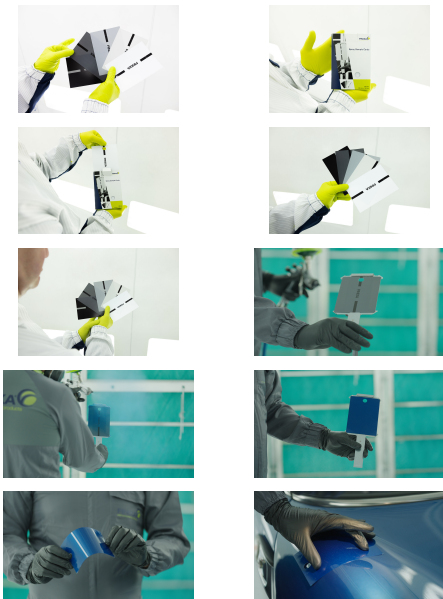

## Spray Sample Cards

SSC 01-02-03-04-05

**Test the accuracy of your spray paint in a quick and inexpensive way!**

Our flexible and lightweight Spray Sample Cards make colour matching easier and more accurate while simultaneously protecting your surface from scratches.

Spray Sample Cards made out of plasticised paper. Available in five versions, equipped with a Ø 15 mm hole and central line in different colours to determine the coverage.  
Packaging: Box with 3 x 250 pcs.

- Suitable for water- and solvent-based coatings
- Managable size: 10 x 15 cm
- Made from 15% recycled material
- Fitted with a Ø 15 mm hole and central coverage guide
- Available in five essential colours
- About 75 % lighter than the average metal spray sample
- Weight of outer packaging, three boxes of 250 pieces: 2,92 kg
- Weight of one box, 250 pieces: 952 g