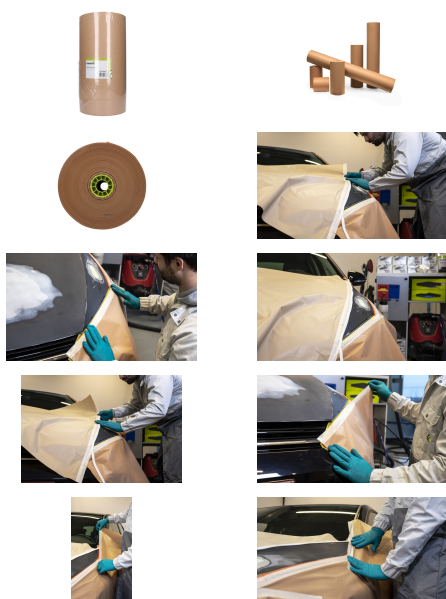

Masking paper 40 g/m²

MAP B

- 40 gr/m² kraft paper
- Pure, not recycled
- One side glossy and therefore paintproof
- Dustfree
- Available in 8 sizes
- 450 m per roll
- Individually packed

Code	Description	Box	Pal
MAP B020	Masking paper Kraft pure 20cm x 450m 40g/m ²	1	120
MAP B030	Masking paper Kraft pure 30cm x 450m 40g/m ²	1	72
MAP B037	Masking paper Kraft pure 37,5cm x 450m 40g/m ²	X	72
MAP B040	Masking paper Kraft pure 40cm x 450m 40g/m ²	1	72
MAP B060	Masking paper Kraft pure 60cm x 450m 40g/m ²	1	48
MAP B090	Masking paper Kraft pure 90cm x 450m 40g/m ²	1	24
MAP B120	Masking paper Kraft pure 120cm x 450m 40g/m ²	1	24